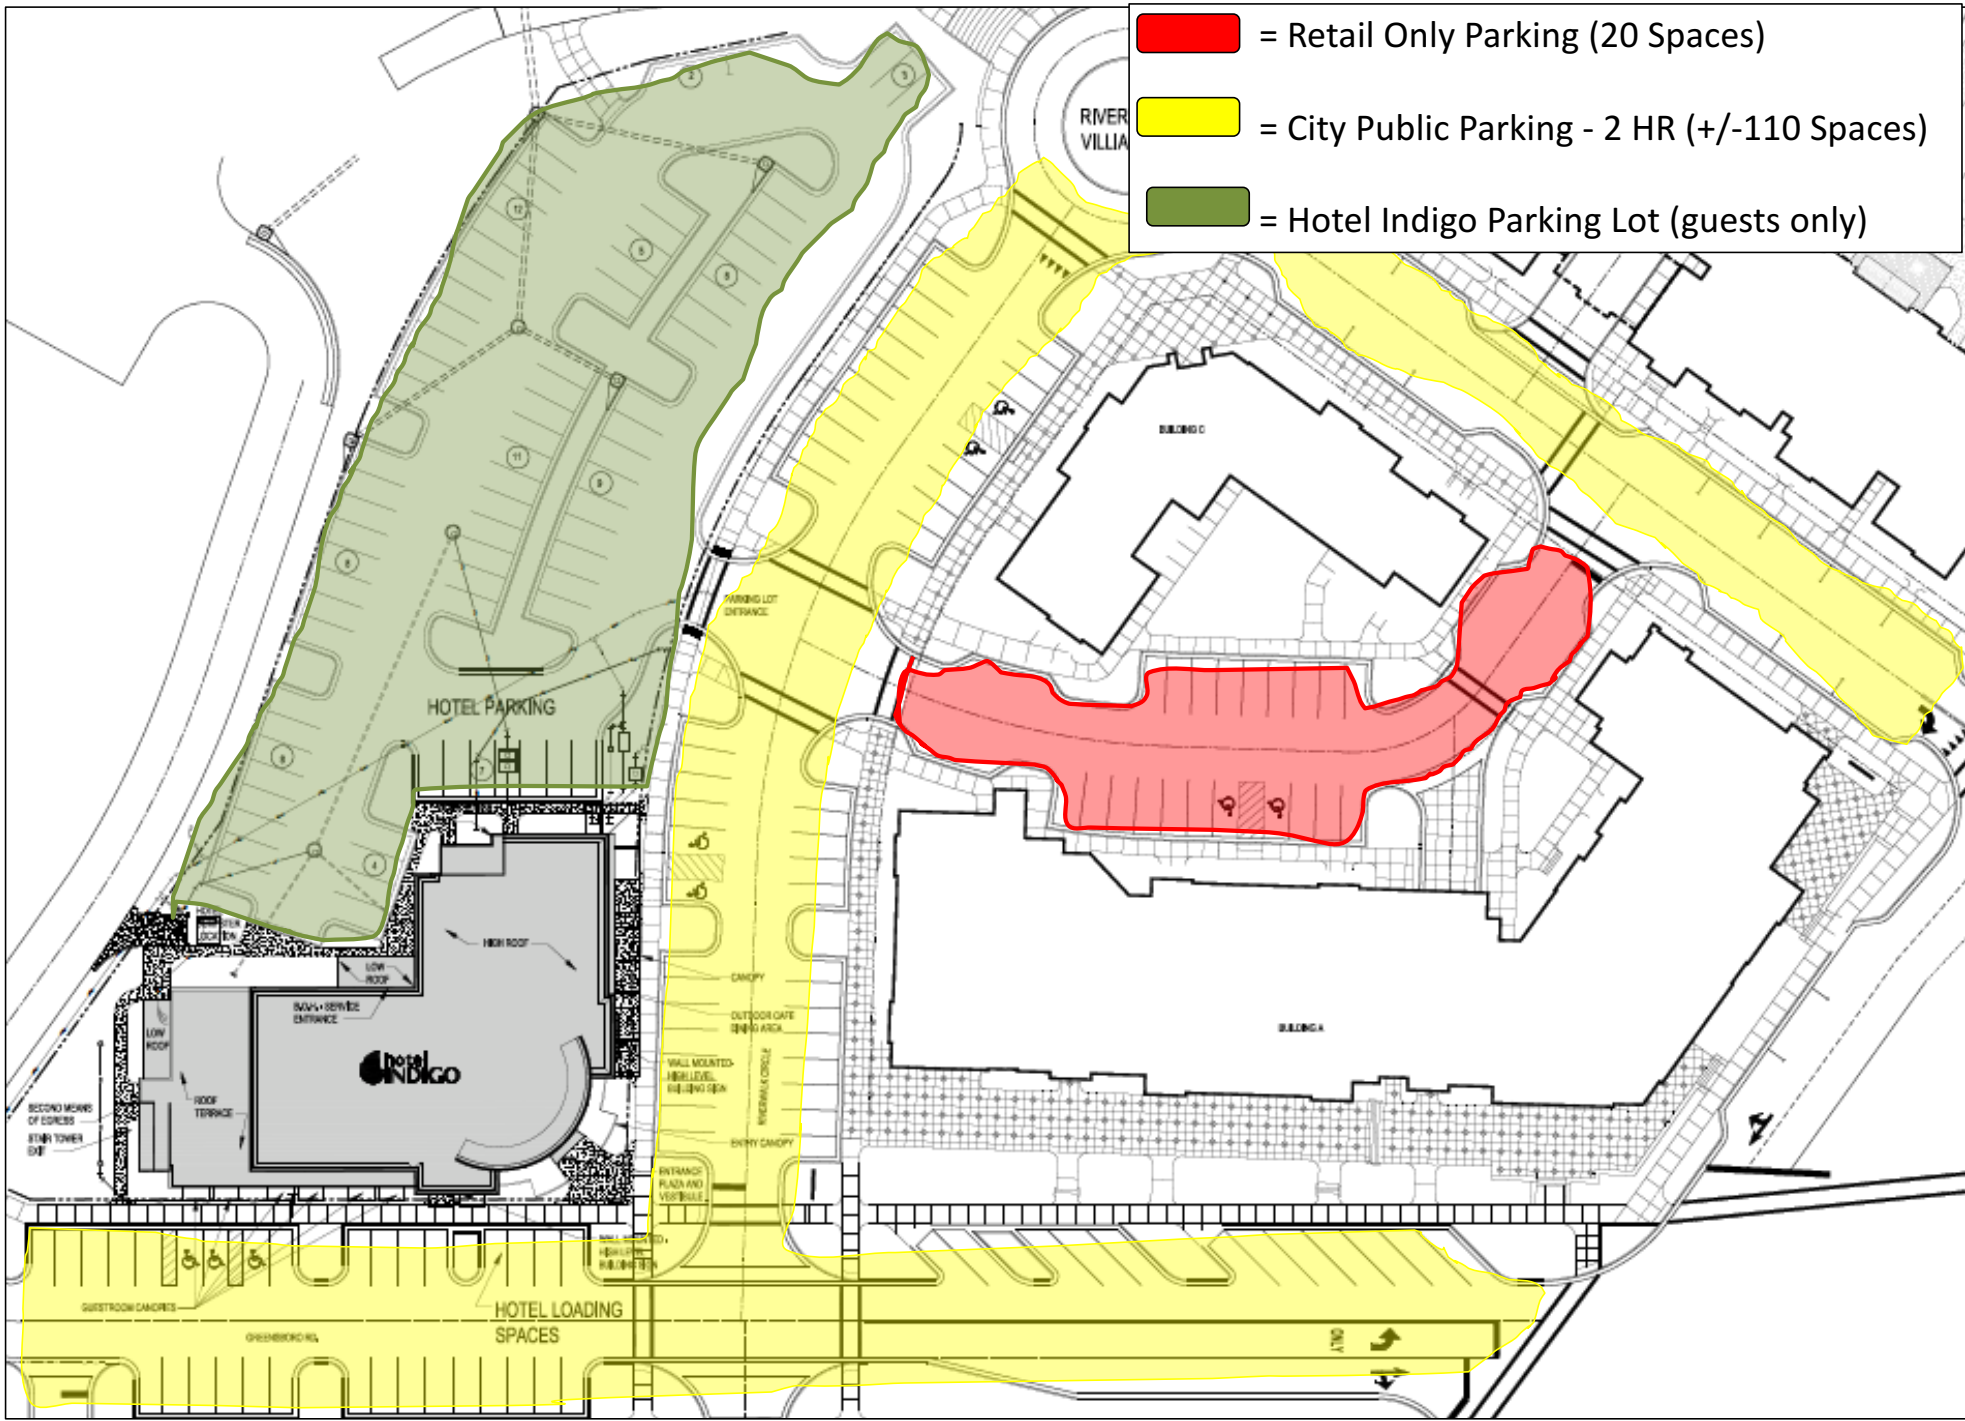

THE SHOPS AT
EST. 2013
RIVERFRONT
Village
♦ TUSCALOOSA, ALABAMA ♦

Public Spaces

Riverfront Village Spaces on site
(Non-Residential)

- = Retail Only Parking (20 Spaces)
- = City Public Parking - 2 HR (+/-110 Spaces)
- = Hotel Indigo Parking Lot (guests only)